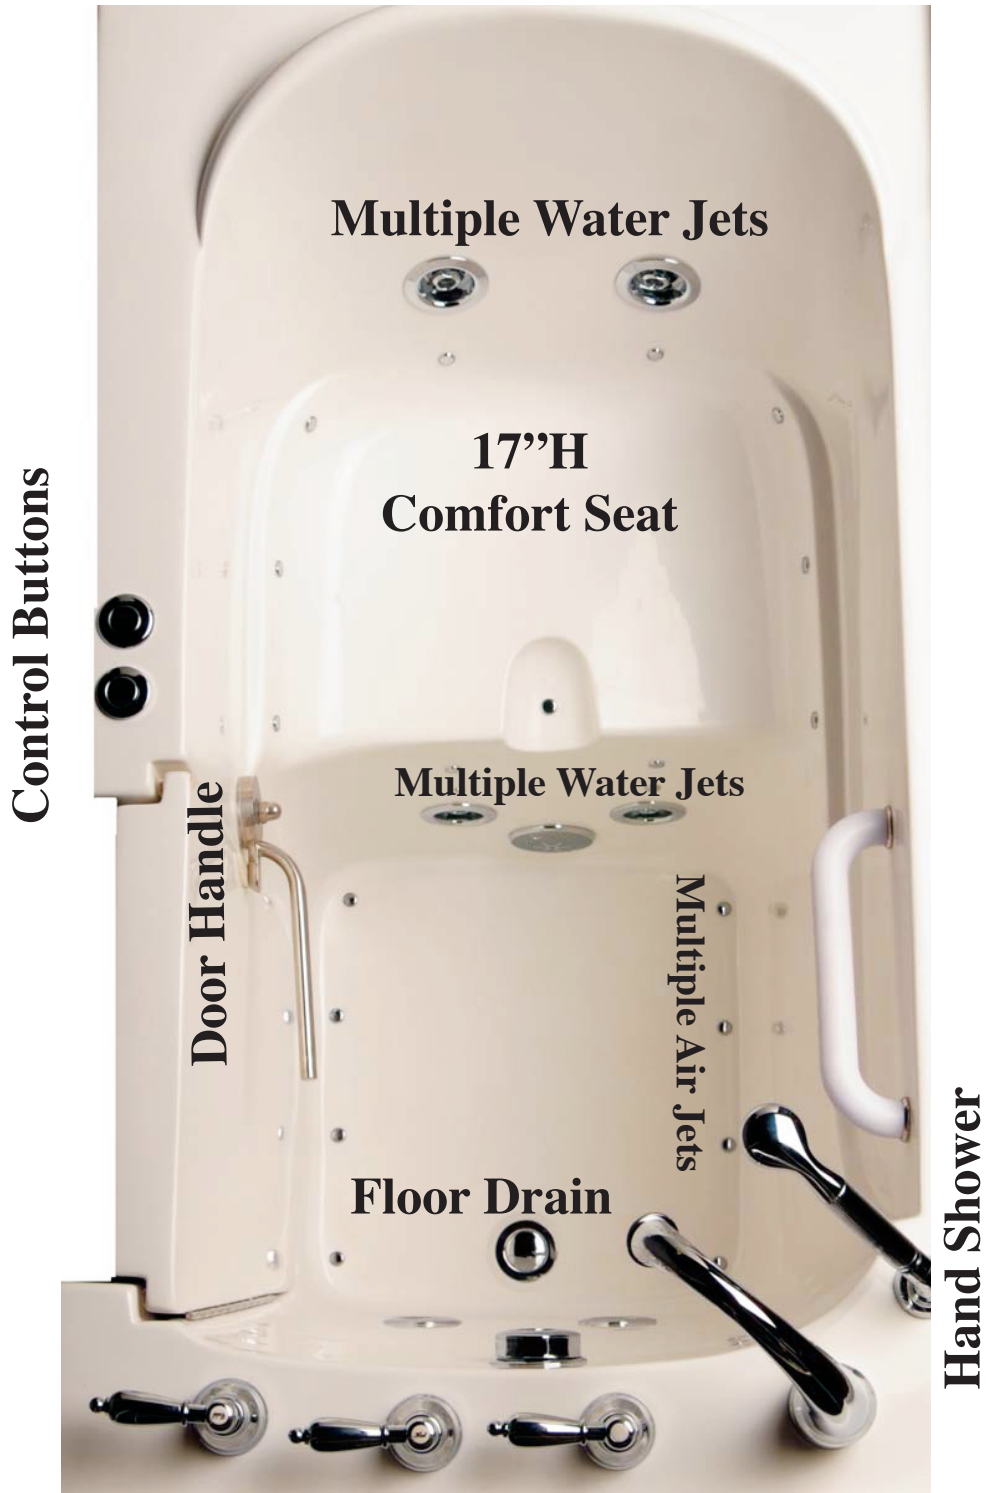

sanctuary

walk-in bathtub

sanctuary

walk-in bathtub

Air Jets

Door Handle

Directional Water Jet

Door Handle

Grab Bar

Deluxe Faucet Set With Hand Held Shower