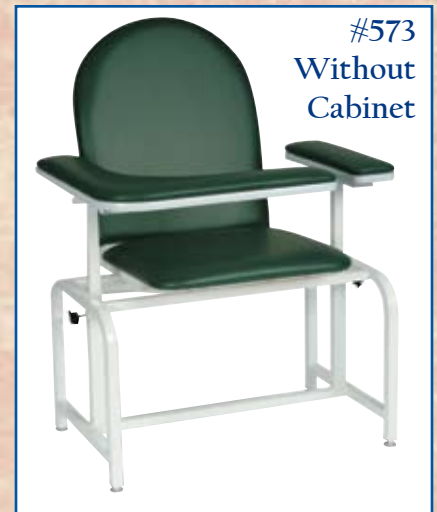

#572/#573/#575
Padded Blood-Drawing Chairs

ISO 9001-2000 CERTIFIED

*All the Features you need,
All the Quality you Demand*

Features like our contoured, adjustable, fold-up armrest, convenient side cabinet, and comfortable seat and back make our blood-drawing chairs your first choice. Our outstanding quality will provide you with years of trouble-free service.

#572
Padded
Blood-Drawing Chair
w/ Cabinet

#573
Without
Cabinet

#575
XL Chair w/o Cabinet

Proudly Made in the USA!

1-800-237-3377 5516 SW 1st Lane Ocala, FL 34474

www.wincomfg.com

#572/#573/#575 Padded Blood-Drawing Chairs

ISO 9001-2000 CERTIFIED

Optional Pivot Arm Available

Fully Laminated Storage
Drawer with Padded Top

Comfortable
Padded Seat and
Backrest

New Higher
22.5" (57.2cm)
Seat Height

Durable, Powder-Coated
Steel Frame

Reinforced Cross Brace Keeps
your Chair Strong and Stable

Fold-Up Padded Armrest
Provides Easy Access and
Added Safety for the User

Adjustable Height
Armrest

High Impact Leveling
Feet Allow the Chair to
Remain Level on Most Surfaces