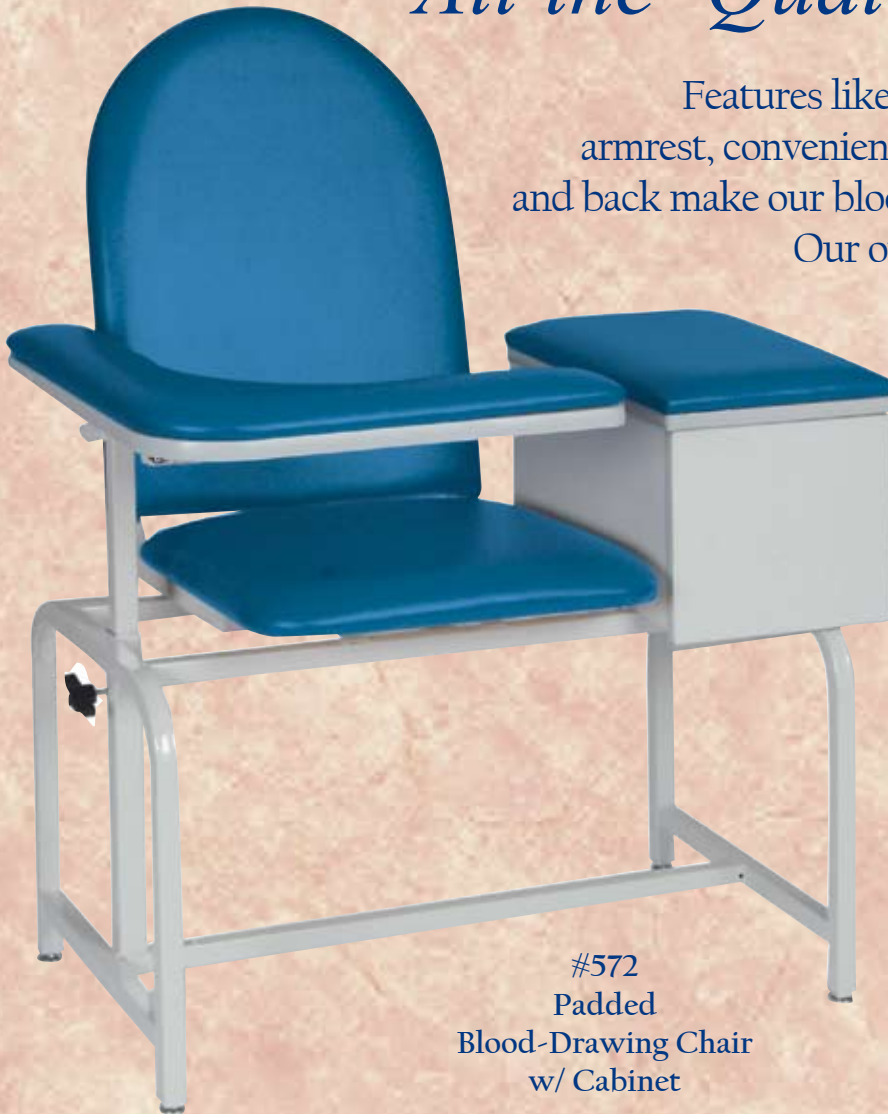

#572/#573/#575
Padded Blood-Drawing Chairs

ISO 9001-2000 CERTIFIED

*All the Features you need,
All the Quality you Demand*

Features like our contoured, adjustable, fold-up armrest, convenient side cabinet, and comfortable seat and back make our blood-drawing chairs your first choice. Our outstanding quality will provide you with years of trouble-free service.

ISO 9001-2000 CERTIFIED

Optional Pivot Arm Available

Fully Laminated Storage
Drawer with Padded Top

Comfortable
Padded Seat and
Backrest

New Higher
22.5" (57.2cm)
Seat Height

Durable, Powder-Coated
Steel Frame

Reinforced Cross Brace Keeps
your Chair Strong and Stable

Fold-Up Padded Armrest
Provides Easy Access and
Added Safety for the User

Adjustable Height
Armrest

High Impact Leveling
Feet Allow the Chair to
Remain Level on Most Surfaces

572/#573/#575 SPECIFICATIONS

OPTIONS

#572

#573

#575

SEAT HEIGHT:	22.5" (57.2CM)	22.5" (57.2CM)	22.5" (57.2CM)
SEAT WIDTH:	18.75" (47.6CM)	18.75" (47.6CM)	24.25" (61.6CM)
OVERALL HEIGHT:	44.5" (113CM)	44.5" (113CM)	36.5" (92.7CM)
ARMREST HEIGHT:	28.5"-38.5" (72.4CM-97.8CM)	28.5"-38.5" (72.4CM-97.8CM)	28.5"-38.5" (72.4CM-97.8CM)
OVERALL WIDTH:	35" (88.9CM)	29" (73.7CM)	34" (86.4CM)
WEIGHT:	65 LBS. (29.5 KG)	48 LBS. (21.8KG)	53 LBS. (24KG)
WEIGHT CAPACITY:	300 LBS. (136 KG)	300 LBS. (136KG)	450 LBS. (204KG)
FOOTPRINT:	35" X 27" (88.9CM X 68.6CM)	29" X 27" (73.7CM X 68.6CM)	34" X 25" (86.4CM X 63.5CM)